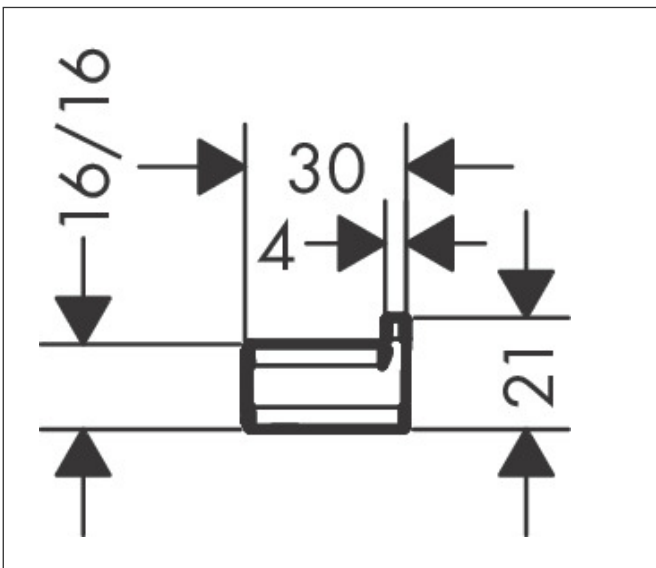

Brand hansgrohe
Art. Name **AddStoris Q** Towel hook
Art. Nr. 41742700
Surface Matt White

reddot winner 2021

DESIGN
AWARD
2021

Product picture

Features

- wall-mounted
- material: metal
- with mounting material
- concealed fastening
- diameter drill hole: 6 mm

Drawing

Technology